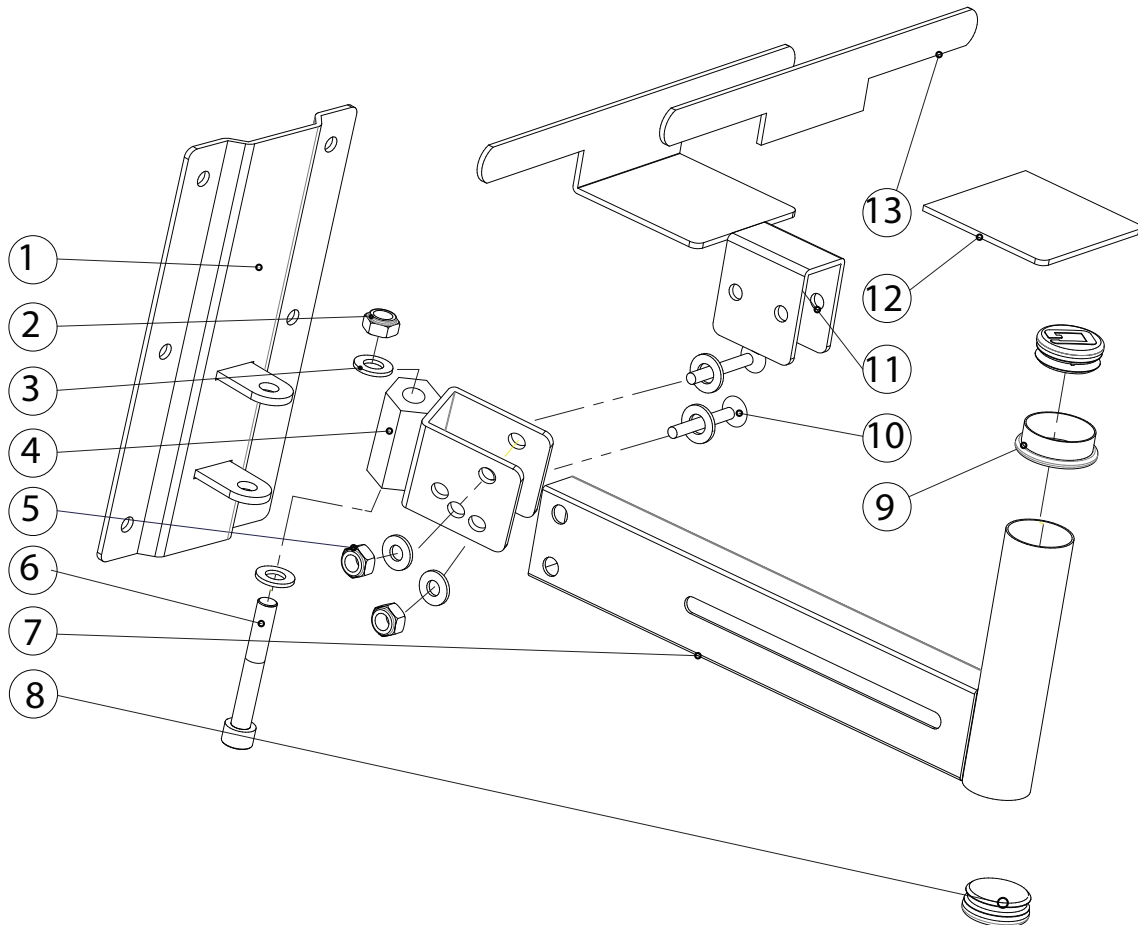

**Product Overview**

Model	UPC	Description	Color
GFW-SPK-WM100	716408532899	Wall Mount Speaker Stands (pair)	Black

**Shipping Dimensions**

Length (inches)	Width (inches)	Height (inches)	Weight (pounds)
21	11	18	9.3

**Product Parts Diagram**

CO#	Description	Part Number
1	plate	GFW40304596NR
2	<b>screw</b>	<b>GFW60600101RP</b>
3	<b>washer</b>	<b>GFW60700074RP</b>
5	screw M9	GFW60600021NR
6	<b>screw</b>	<b>GFW60300929RP</b>
7	<b>tubing</b>	<b>GFW40304593RP</b>
8	end cap	GFW30107448NR
9	<b>inner cap WM100</b>	<b>GFW30101843RP</b>
10	screw	GFW60300696NR
11	bracket assembly	GFW40304595NR
12	EVA	GFW30107443NR
13	EVA	GFW30107444NR

**Parts Numbers Ending in 'RP'  
And Bolded Are Replaceable**

Call Customer Service For Order Information

**1-813-221-4191**

Visit Us Today Online @ [www.gatorframeworks.com](http://www.gatorframeworks.com)