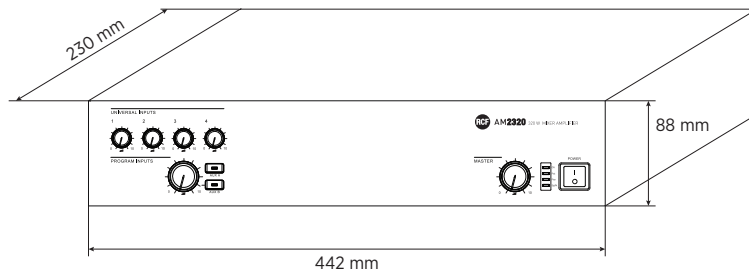

TECHNICAL SPECIFICATIONS

Amplifier specifications	Number of channels:	1
	Power output per channel (@ 4 ohm):	320 W RMS
	Power output (Hi-Z):	320 W RMS
	Frequency Response (-3dB):	50 Hz ÷ 14 Hz
	Distortion (THD+N) @ 1 kHz nominal power:	<0.3 %
Input section	Total number of inputs:	8
	Balanced:	7
	Unbalanced:	2
	Mono:	7
	Stereo:	2
	Line inputs:	2
	Line connectors:	RCA
	Mic+Line inputs:	4
	Mic+Line connectors:	Euroblock, XLR
	Mic+Line Phantom:	32 V DC
	VOX:	Yes
	Paging inputs:	2
	Paging connectors:	RJ45
Paging command:	Contact	
General Purpose Inputs (GPI):	2	
Output section	Signal output number:	2
	Signal output connectors:	RCA
	Power output connectors:	Euroblock
Processing	Tone controls:	Yes
	High-pass filter:	150 Hz
Controls	Configuration:	DIP switch, Front panel
	Priority:	Yes
	Music on hold:	Yes
	Chime tone:	Yes
Protections	Cooling:	Convection
	Short circuit:	Yes
	Thermal:	Yes
	DC:	Yes
	Fuses:	Yes
Power requirement	Operating voltage:	220-240/115 V~ 50/60Hz
	Voltage selection:	Internal
	Power consumption:	600 W
Standard compliance	CE marking:	Yes

**Physical specifications**

Cabinet/Case Material:	Metal
Color:	Black
Rack mounting:	19", 2U

Size

Height:	88 mm / 3.46 inches
Width:	442 mm / 17.4 inches
Depth:	230 mm / 9.06 inches
Weight:	5.4 kg / 11.9 lbs

Shipping informations

Package Height:	200 mm / 7.87 inches
Package Width:	500 mm / 19.69 inches
Package Depth:	330 mm / 12.99 inches
Package Weight:	6 kg / 13.23 lbs

PART NUMBER

- **12135059**

AM 2320

EAN 8024530006464

DRAWINGS

PANELS

Front panel

Rear panel